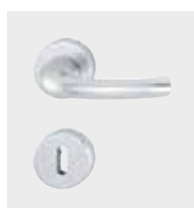

Overview interior door sets

The duravert® product line

for the discerning

The duraplus® product line

more than usual