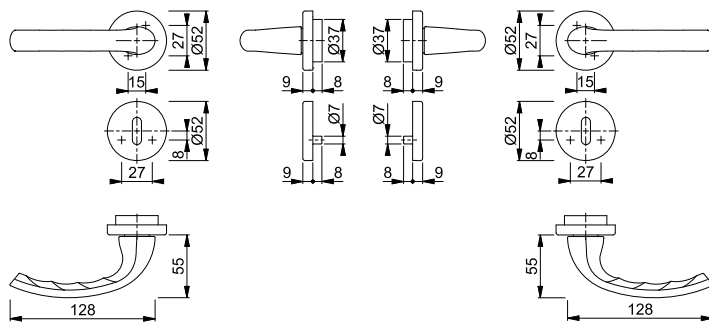

Quick-Fit

Tōkyō - 1710/42FI/42FIS

duraplus®

HOPPE aluminium handle set on rose with escutcheons for interior doors:

- Bearing: loose door handles, non-handed spring cassettes, maintenance-free slide bearing
- Connection: **HOPPE Quick-Fit connection** with HOPPE solid spindle (spindle - receiver components)
- Base: nylon
- Fixing: concealed, bolt-through, bidirectional, multi-purpose screws

Description			Keyhole	F1	F9			P.U.	O.C.
				Art. no.	Art. no.				
Door handle set	37-42	8		2866625	2866641			1	10
Bathroom/WC handle set with red-white-indicator	37-40	8 5 diag.		2866668	2866676			1	10