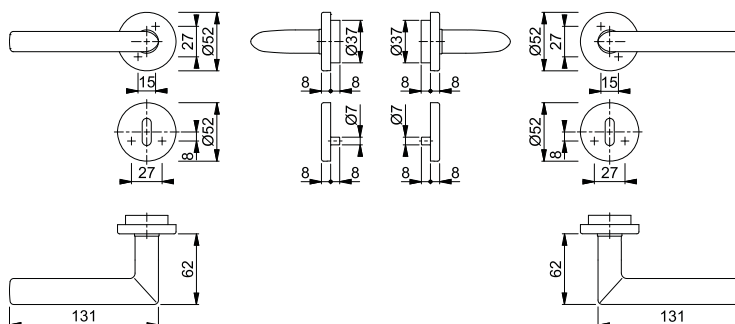

Stockholm - E1140Z/42FI/42FIS

duraplus®

Quick-Fit

HOPPE stainless steel handle set on rose with escutcheons for interior doors:

- Bearing: loose door handles, non-handed spring cassettes, maintenance-free slide bearing
- Connection: **HOPPE Quick-Fit connection** with HOPPE solid spindle (spindle - receiver components)
- Base: nylon
- Fixing: concealed, bolt-through, bidirectional, multi-purpose screws

Description			Keyhole	F69	F69-S			P.U.	O.C.
				Art. no.	Art. no.				
Door handle set	37-42	8		3121406	11635216			1	10
Bathroom/WC handle set with red-white-indicator	37-40	8 5 diag.		10734526				1	10