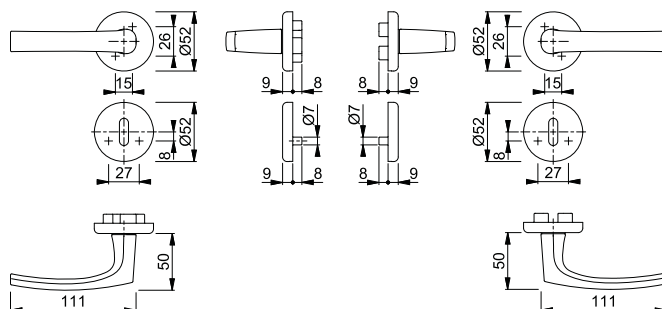

■ Dubai - 1107/17FI/17FIS

duranorm®

HOPPE aluminium handle set on rose with escutcheons for interior doors:

- Bearing: loose door handles, maintenance-free slide bearing
- Connection: HOPPE profile spindle (receiver - receiver components)
- Base: nylon
- Fixing: concealed, bolt-through, bidirectional, multi-purpose screws

Description			Keyhole	F1			P.U.	O.C.
				Art. no.				
Door handle set	37-42	8		3794168			20	20
Bathroom/WC handle set with red-white-indicator	37-42	8 5 diag.		3985239			20	20