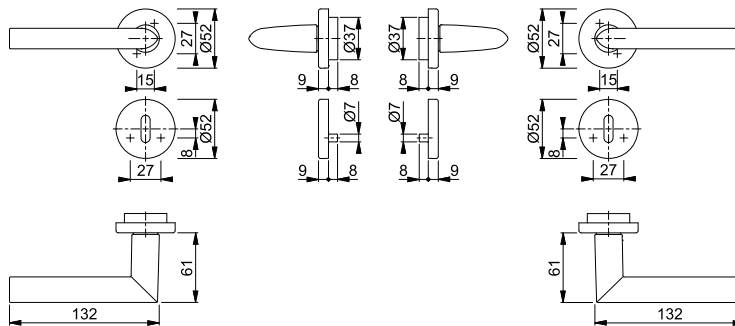

Stockholm - 1140/42FI/42FIS

duraplus®

Quick-Fit

HOPPE aluminium handle set on rose with escutcheons for interior doors:

- Bearing: loose door handles, non-handed spring cassettes, maintenance-free slide bearing
- Connection: **HOPPE Quick-Fit connection** with HOPPE solid spindle (spindle - receiver components)
- Base: nylon
- Fixing: concealed, bolt-through, bidirectional, multi-purpose screws

Description			Keyhole	F1	F3	F4	F9	P.U.	O.C.
				Art. no.	Art. no.	Art. no.	Art. no.		
Door handle set	37-42	8		2893754	11598475	11598487	2944507	1	10
Bathroom/WC handle set with red-white-indicator	37-42	8 5 diag.		2893789	12028332	12028344	2975872	1	10
Description			Keyhole	F9714M Art. no.				P.U.	O.C.
Door handle set	37-42	8		12187483				1	10
Bathroom/WC handle set with red-white-indicator	37-42	8 5 diag.		11891105				1	10