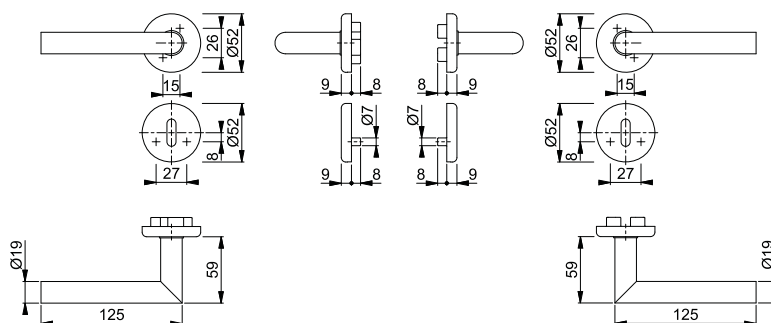

HOPPE stainless steel handle set on rose with escutcheons for interior doors:

- Bearing: loose door handles, maintenance-free slide bearing
- Connection: HOPPE profile spindle (receiver - receiver components)
- Base: nylon
- Fixing: concealed, bolt-through, bidirectional, multi-purpose screws

Description			Keyhole	F69				P.U.	O.C.
				Art. no.					
Door handle set	37-42	8		3995091				1	20
Bathroom/WC handle set with red-white-indicator	37-42	8 5 diag.		3995103				1	20