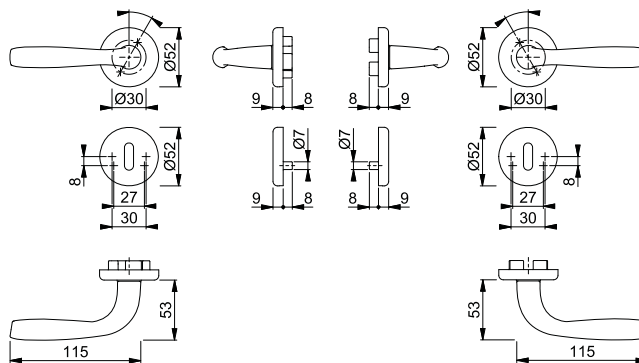

Maribor - 1766/17FI/17FIS

duranorm®

HOPPE aluminium handle set on rose with escutcheons for interior doors:

- Bearing: loose door handles, maintenance-free slide bearing
- Connection: HOPPE profile spindle (receiver - receiver components)
- Base: nylon
- Fixing: concealed, bolt-through, bidirectional, multi-purpose screws

Description			Keyhole	F1				P.U.	O.C.
				Art. no.					
Door handle set	37-42	8		3794740				20	20
Bathroom/WC handle set with red-white-indicator	37-42	8 5 diag.		3794897				20	20