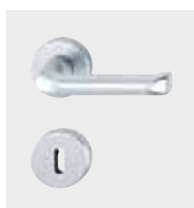

Overview interior door sets

The duravert® product line

for the discerning

The duraplus® product line

more than usual