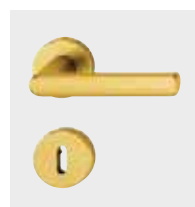

Hamburg
1700
page 16