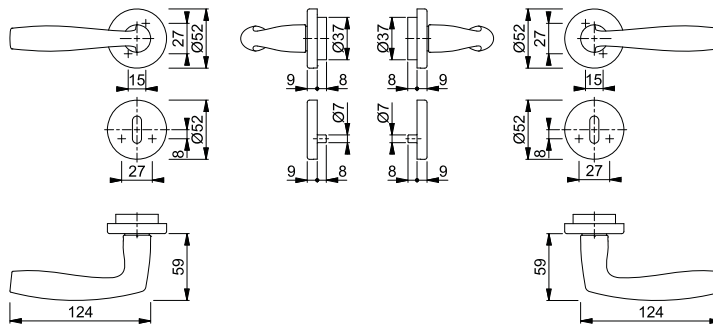

Vitória - 1515/42FI/42FIS

duraplus®

HOPPE aluminium handle set on rose with escutcheons for interior doors:

- Bearing: loose door handles, non-handed spring cassettes, maintenance-free slide bearing
- Connection: **HOPPE Quick-Fit connection** with HOPPE solid spindle (spindle - receiver components)
- Base: nylon
- Fixing: concealed, bolt-through, bidirectional, multi-purpose screws

Description			Keyhole	F1	F3	F4	F9	P.U.	O.C.
				Art. no.	Art. no.	Art. no.	Art. no.		
Door handle set	37-42	8		2866369	12178998	11969441	2866377	1	10
Bathroom/WC handle set with red-white-indicator	37-40	8 5 diag.		2866393	12179000	12179012	2866406	1	10
Description			Keyhole	F9714M Art. no.				P.U.	O.C.
Door handle set	37-42	8		12162784				1	10
Bathroom/WC handle set with red-white-indicator	37-40	8 5 diag.		12179024				1	10