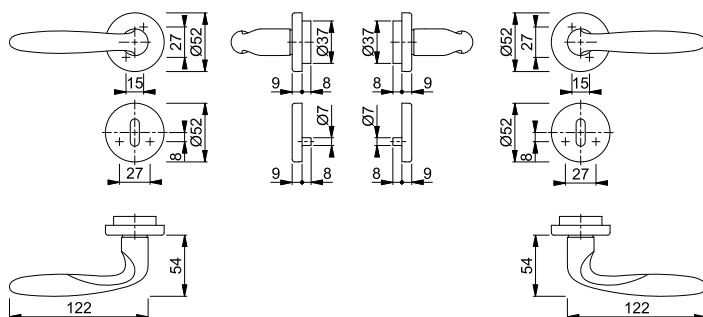

Verona - M151/42FI/42FIS

duraplus®

HOPPE brass handle set on rose with escutcheons for interior doors:

- Bearing: loose door handles, non-handed spring cassettes, maintenance-free slide bearing
- Connection: **HOPPE Quick-Fit connection** with HOPPE solid spindle (spindle - receiver components)
- Base: nylon
- Fixing: concealed, bolt-through, bidirectional, multi-purpose screws

Description			Keyhole	F71	F72			P.U.	O.C.
				Art. no.	Art. no.				
Door handle set	37-42	8		2880751	2880769			1	10
Bathroom/WC handle set	37-40	8 5 diag.		2880793	2880814			1	10