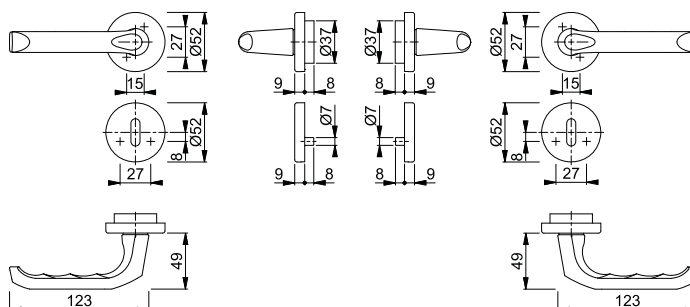

HOPPE aluminium handle set on rose with escutcheons for interior doors:

- Bearing: loose door handles, maintenance-free slide bearing
- Connection: HOPPE profile spindle (receiver - receiver components)
- Base: handle roses steel/nylon, escutcheons nylon
- Fixing: concealed, bolt-through, thread screws with sleeve nuts

Description			Keyhole	F1				P.U.	O.C.
				Art. no.					
Door handle set	37-42	8		1676601				1	10
Bathroom/WC handle set with red-white-indicator	37-40	8 5 diag.		2045069				1	10