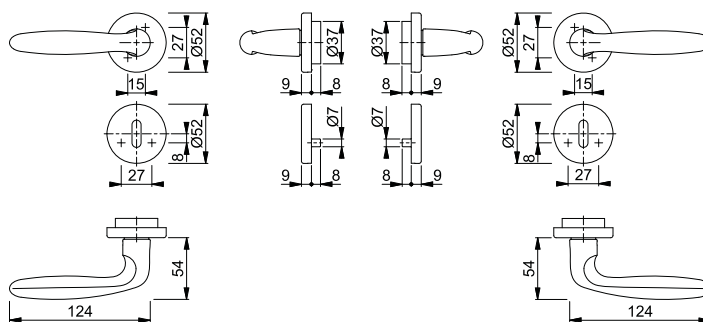

Verona - 1510/42FI/42FIS

duraplus®

HOPPE aluminium handle set on rose with escutcheons for interior doors:

- Bearing: loose door handles, non-handed spring cassettes, maintenance-free slide bearing
- Connection: **HOPPE Quick-Fit connection** with HOPPE solid spindle (spindle - receiver components)
- Base: nylon
- Fixing: concealed, bolt-through, bidirectional, multi-purpose screws

Description			Keyhole	F1	F9			P.U.	O.C.
				Art. no.	Art. no.				
Door handle set	37-42	8		2866481	2866490			1	10
Bathroom/WC handle set with red-white-indicator	37-40	8 5 diag.		2866502	2866511			1	10