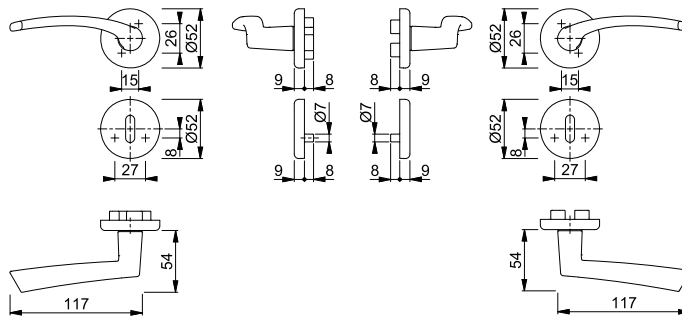

Ibiza - 1171/17FI/17FIS

duranorm®

HOPPE aluminium handle set on rose with escutcheons for interior doors:

- Bearing: loose door handles, maintenance-free slide bearing
- Connection: HOPPE profile spindle (receiver - receiver components)
- Base: nylon
- Fixing: concealed, bolt-through, bidirectional, multi-purpose screws

Description			Keyhole	F1				P.U.	O.C.
				Art. no.					
Door handle set	37-42	8		3442200				20	20
Bathroom/WC handle set with red-white-indicator	37-42	8 5 diag.		3541187				20	20