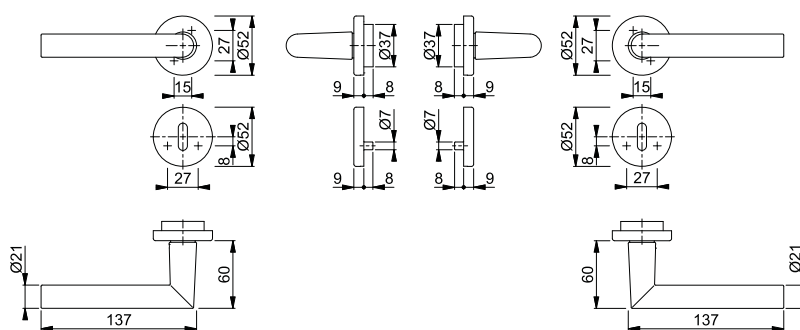

Quick-Fit

HOPPE aluminium handle set on rose with escutcheons for interior doors:

- Bearing: loose door handles, non-handed spring cassettes, maintenance-free slide bearing
- Connection: **HOPPE Quick-Fit connection** with HOPPE solid spindle (spindle - receiver components)
- Base: nylon
- Fixing: concealed, bolt-through, bidirectional, multi-purpose screws

Description			Keyhole	F1			P.U.	O.C.
				Art. no.				
Door handle set	37-42	8		3374163			1	10
Bathroom/WC handle set with red-white-indicator	37-40	8 5 diag.		3374201			1	10