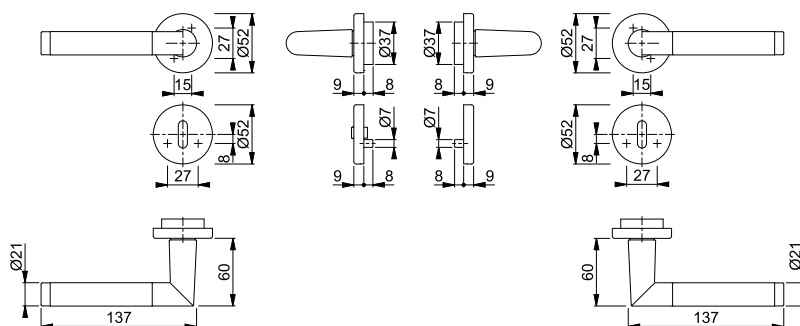

Quick-Fit

HOPPE aluminium handle set on rose with escutcheons for interior doors:

- Bearing: loose door handles, non-handed spring cassettes, maintenance-free slide bearing
- Connection: **HOPPE Quick-Fit connection** with HOPPE solid spindle (spindle - receiver components)
- Base: nylon
- Fixing: concealed, bolt-through, bidirectional, multi-purpose screws

Description			Keyhole	F1/F69			P.U.	O.C.
				Art. no.				
Door handle set	37-42	8		3374180			1	10
Bathroom/WC handle set with red-white-indicator	37-40	8 5 diag.		3374219			1	10