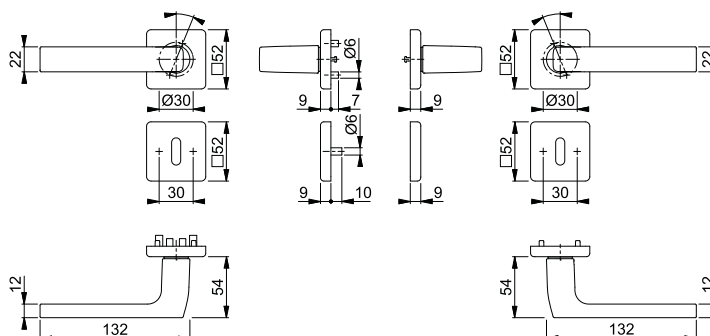

Dallas - 1643/52FI/52FIS

duraplus®

HOPPE aluminium handle set on rose with escutcheons for interior doors:

- Bearing: loose door handles, non-handed spring cassettes, maintenance-free slide bearing
- Connection: **HOPPE Quick-Fit connection** with HOPPE solid spindle (spindle - receiver components)
- Base: handle roses steel/nylon, escutcheons nylon
- Fixing: concealed, bolt-through, thread screws with sleeve nuts

Description			Keyhole	F1	F9			P.U.	O.C.
				Art. no.	Art. no.				
Door handle set	37-42	8		10703367	10703623			1	10
Bathroom/WC handle set with red-white-indicator	37-42	8 5 diag.		10703631	10703640			1	10