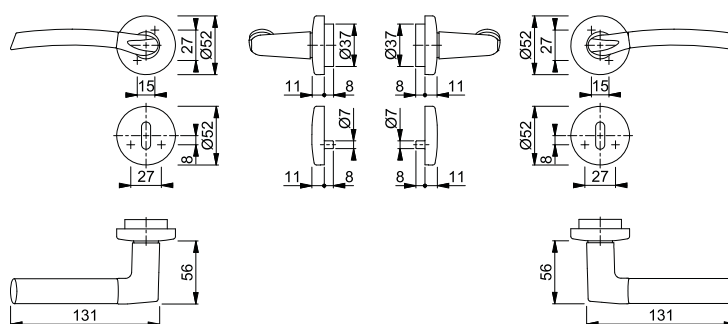

Quick-Fit

HOPPE brass handle set on rose with escutcheons for interior doors:

- Bearing: loose door handles, non-handed spring cassettes, maintenance-free slide bearing
- Connection: **HOPPE Quick-Fit connection** with HOPPE solid spindle (spindle - receiver components)
- Base: nylon
- Fixing: concealed, bolt-through, bidirectional, multi-purpose screws

Description			Keyhole	F49/F9				P.U.	O.C.
				Art. no.					
Door handle set	37-42	8		2881235				1	10
Bathroom/WC handle set	37-40	8 5 diag.		3222400				1	10