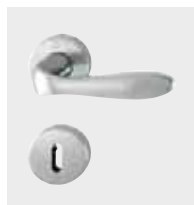

Genova
M1535
page 11