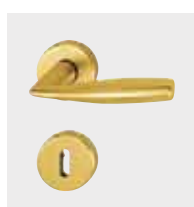

Overview interior door sets

The duravert® product line

for the discerning

The duraplus® product line

more than usual