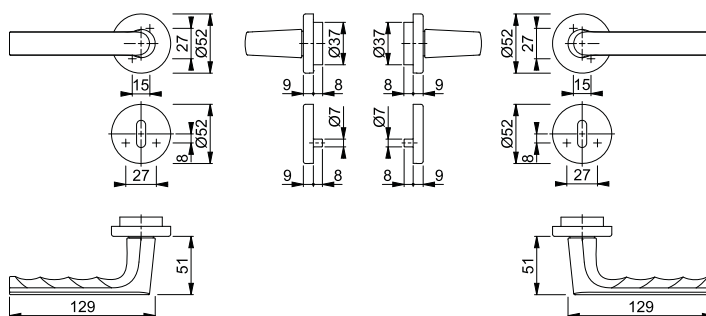

Hamburg - 1700/42FI/42FIS

duraplus®

HOPPE aluminium handle set on rose with escutcheons for interior doors:

- Bearing: loose door handles, non-handed spring cassettes, maintenance-free slide bearing
- Connection: **HOPPE Quick-Fit connection** with HOPPE solid spindle (spindle - receiver components)
- Base: nylon
- Fixing: concealed, bolt-through, bidirectional, multi-purpose screws

Description			Keyhole	F1	F3	F4	F9	P.U.	O.C.
				Art. no.	Art. no.	Art. no.	Art. no.		
Door handle set	37-42	8		11790465	12178937	11791725	11782742	1	10
Bathroom/WC handle set with red-white-indicator	37-42	8 5 diag.		11790477	12178949	11791731	11783059	1	10
Description			Keyhole	F9714M Art. no.				P.U.	O.C.
Door handle set	37-42	8		11782754				1	10
Bathroom/WC handle set with red-white-indicator	37-42	8 5 diag.		11783060				1	10