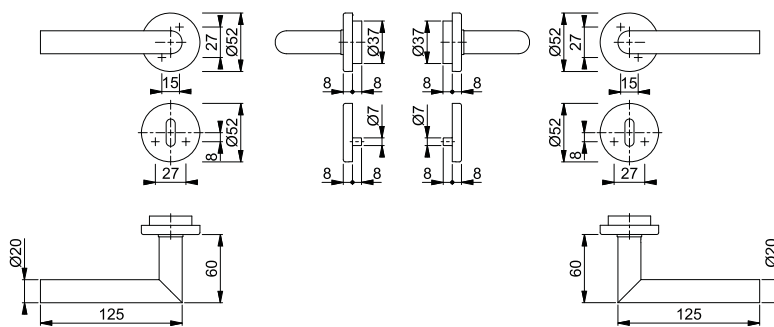

Amsterdam - E1400Z/42FI/42FIS

duraplus®

HOPPE stainless steel handle set on rose with escutcheons for interior doors:

- Bearing: loose door handles, non-handed spring cassettes, maintenance-free slide bearing
- Connection: **HOPPE Quick-Fit connection** with HOPPE solid spindle (spindle - receiver components)
- Base: nylon
- Fixing: concealed, bolt-through, bidirectional, multi-purpose screws

Description			Keyhole	F69	F9714M			P.U.	O.C.
				Art. no.	Art. no.				
Door handle set	37-42	8		3292660	12032827			1	10
Bathroom/WC handle set with red-white-indicator	37-40	8 5 diag.		10734500	12033881			1	10