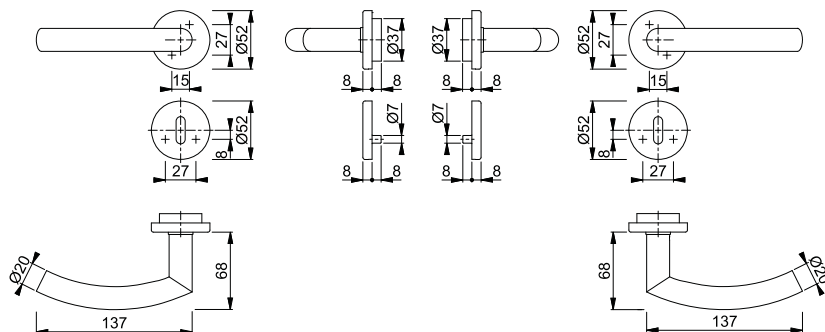

Trondheim - E1430Z/42FI/42FIS

duraplus®

HOPPE stainless steel handle set on rose with escutcheons for interior doors:

- Bearing: loose door handles, non-handed spring cassette, maintenance-free slide bearing
- Connection: **HOPPE Quick-Fit connection** with HOPPE solid spindle (spindle - receiver components)
- Base: nylon
- Fixing: concealed, bolt-through, thread screws with sleeve nuts

Description			Keyhole	F69				P.U.	O.C.
				Art. no.					
Door handle set	37-42	8		2870624				1	10
Bathroom/WC handle set with red-white-indicator	37-40	8 5 diag.		10734534				1	10