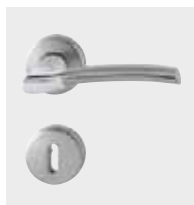

Overview interior door sets

The duravert® product line

for the discerning

The duraplus® product line

more than usual