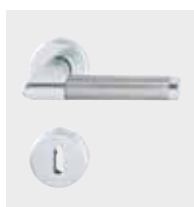

Overview interior door sets

The duravert® product line

for the discerning

The duraplus® product line

more than usual