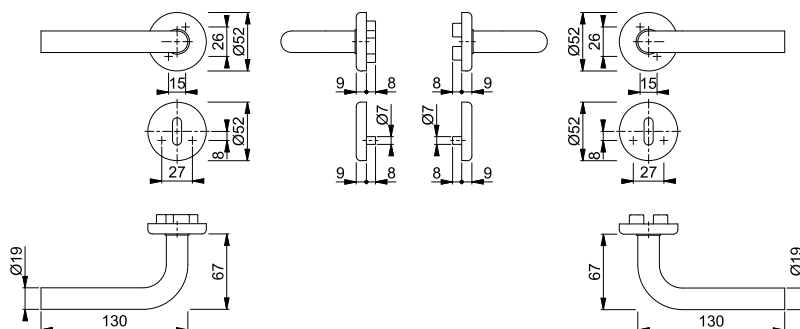

HOPPE stainless steel handle set on rose with escutcheons for interior doors:

- Bearing: loose door handles, maintenance-free slide bearing
- Connection: HOPPE profile spindle (spindle - receiver components)
- Base: nylon
- Fixing: concealed, bolt-through, bidirectional, multi-purpose screws

Description			Keyhole	F69			P.U.	O.C.
				Art. no.				
Door handle set	37-42	8		3995074			1	10
Bathroom/WC handle set with red-white-indicator	37-42	8 5 diag.		3995082			1	20